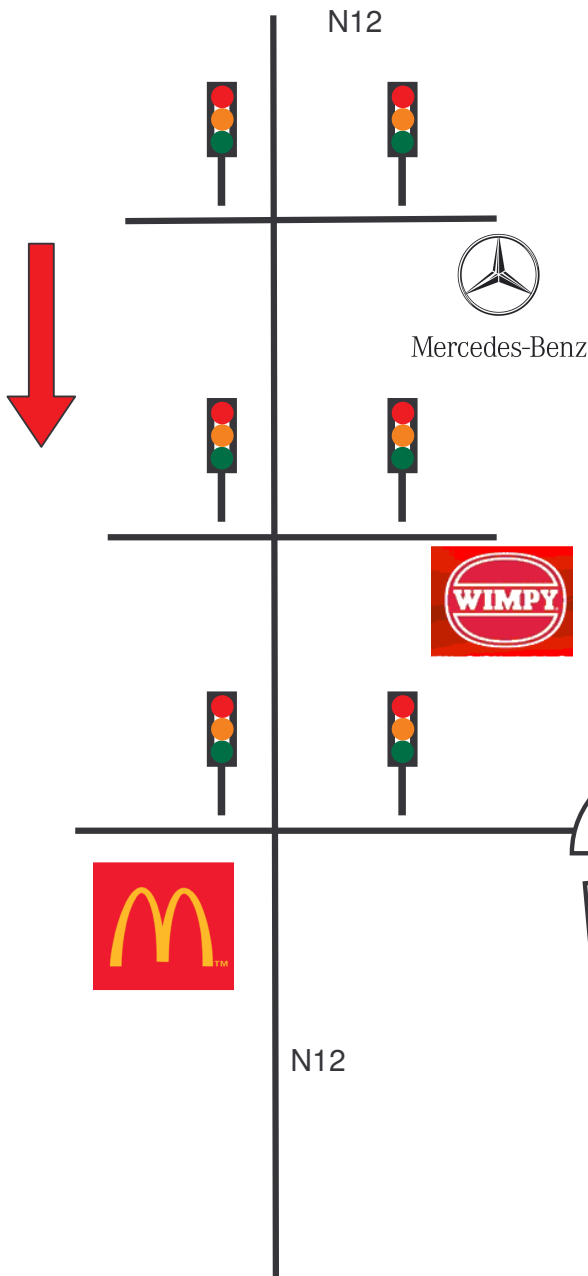

Live Line Technology MAP

KLERKSDORP

180 km from Johannesburg.

50 km from Potchefstroom)

Klerksdorp Branch directions :

- Pass 1st robot (Merc on the left)
- Pass 2nd robot (Wimpy on the left)
- Turn left @ 3rd Robot.
- Turn right @ the circle.
- Arrive @ 4 way stop. (go straight)
- Drive towards Bridge.
- Turn right on the bridge. (into Lombaard str)
- Pass 1st street
- Turn Left into van Zyl, drive to end of street.
- On the corner of Van Zyl & Voortrekker.
- Live Line Technology is on the left.
- Total kilometres from Jo-burg – 170km