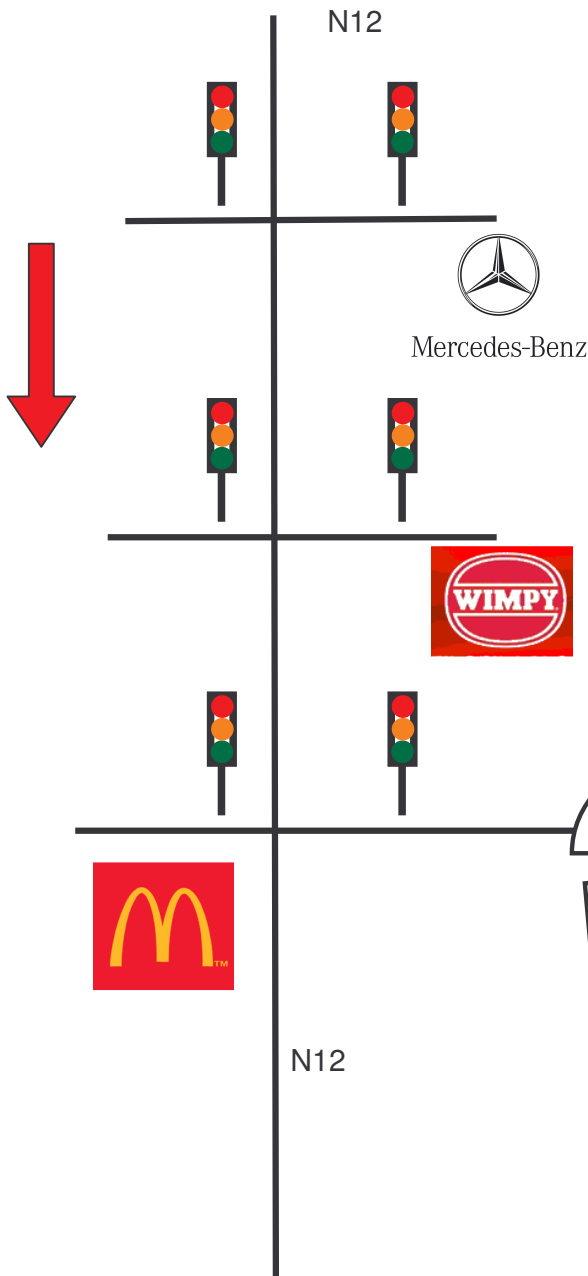

# Live Line Technology MAP

## KLERKSDORP

180 km from Johannesburg.

50 km from Potchefstroom)

### Klerksdorp Branch directions :

- Pass 1st robot (Merc on the left)
- Pass 2nd robot (Wimpy on the left)
- Turn left @ 3<sup>rd</sup> Robot.
- Turn right @ the circle.
- Arrive @ 4 way stop. (go straight)
- Drive towards Bridge.
- Turn right on the bridge. (into Lombaard str)
- Pass 1<sup>st</sup> street
- Turn Left into van Zyl, drive to end of street.
- On the corner of Van Zyl & Voortrekker.
- Live Line Technology is on the left.
- Total kilometres from Jo-burg – 170km